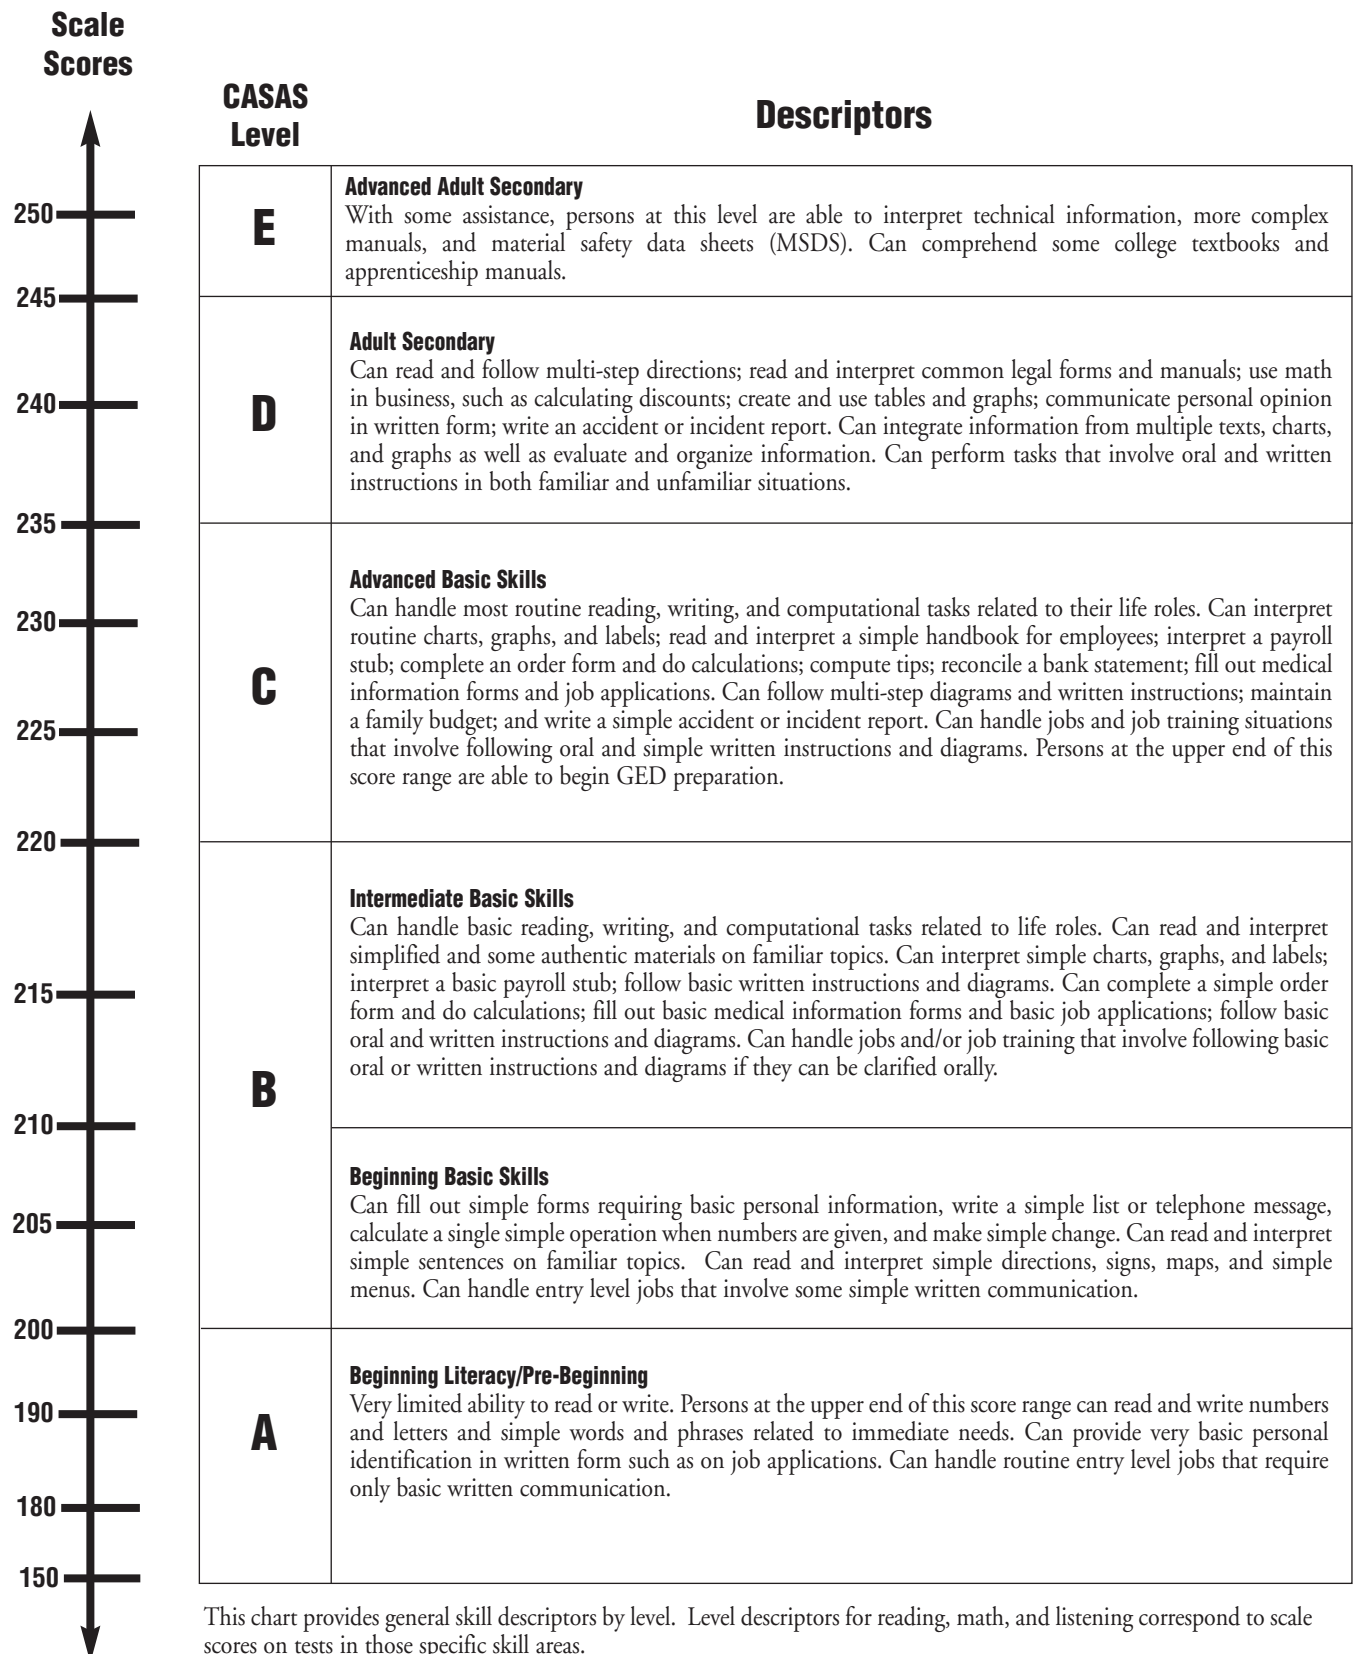

Skill Level Descriptors for ABE

This chart provides general skill descriptors by level. Level descriptors for reading, math, and listening correspond to scale scores on tests in those specific skill areas.